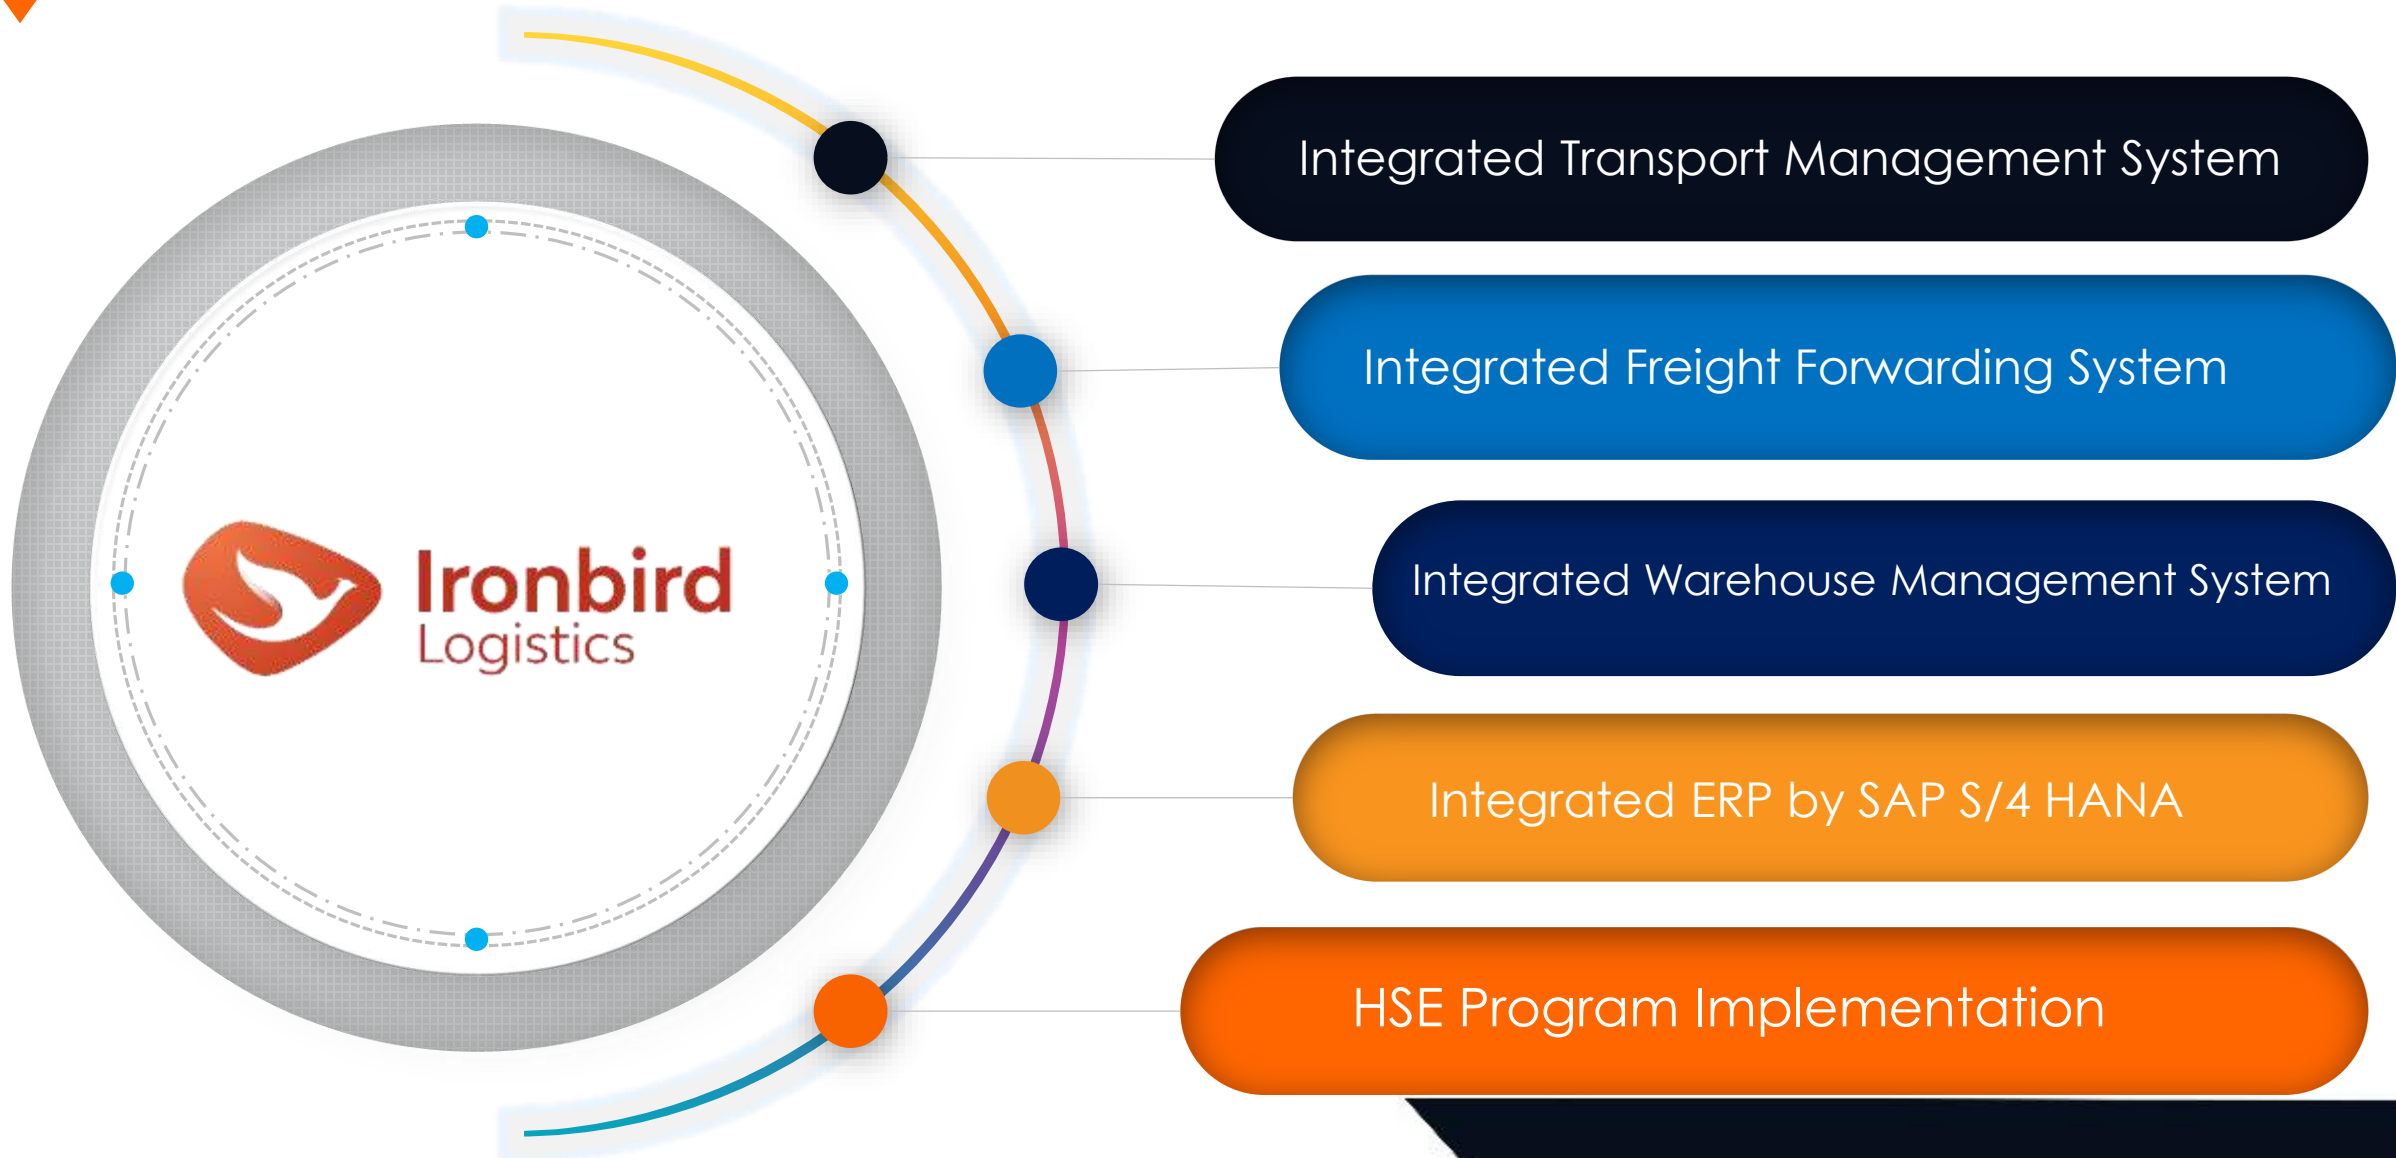

OUR STRENGTH