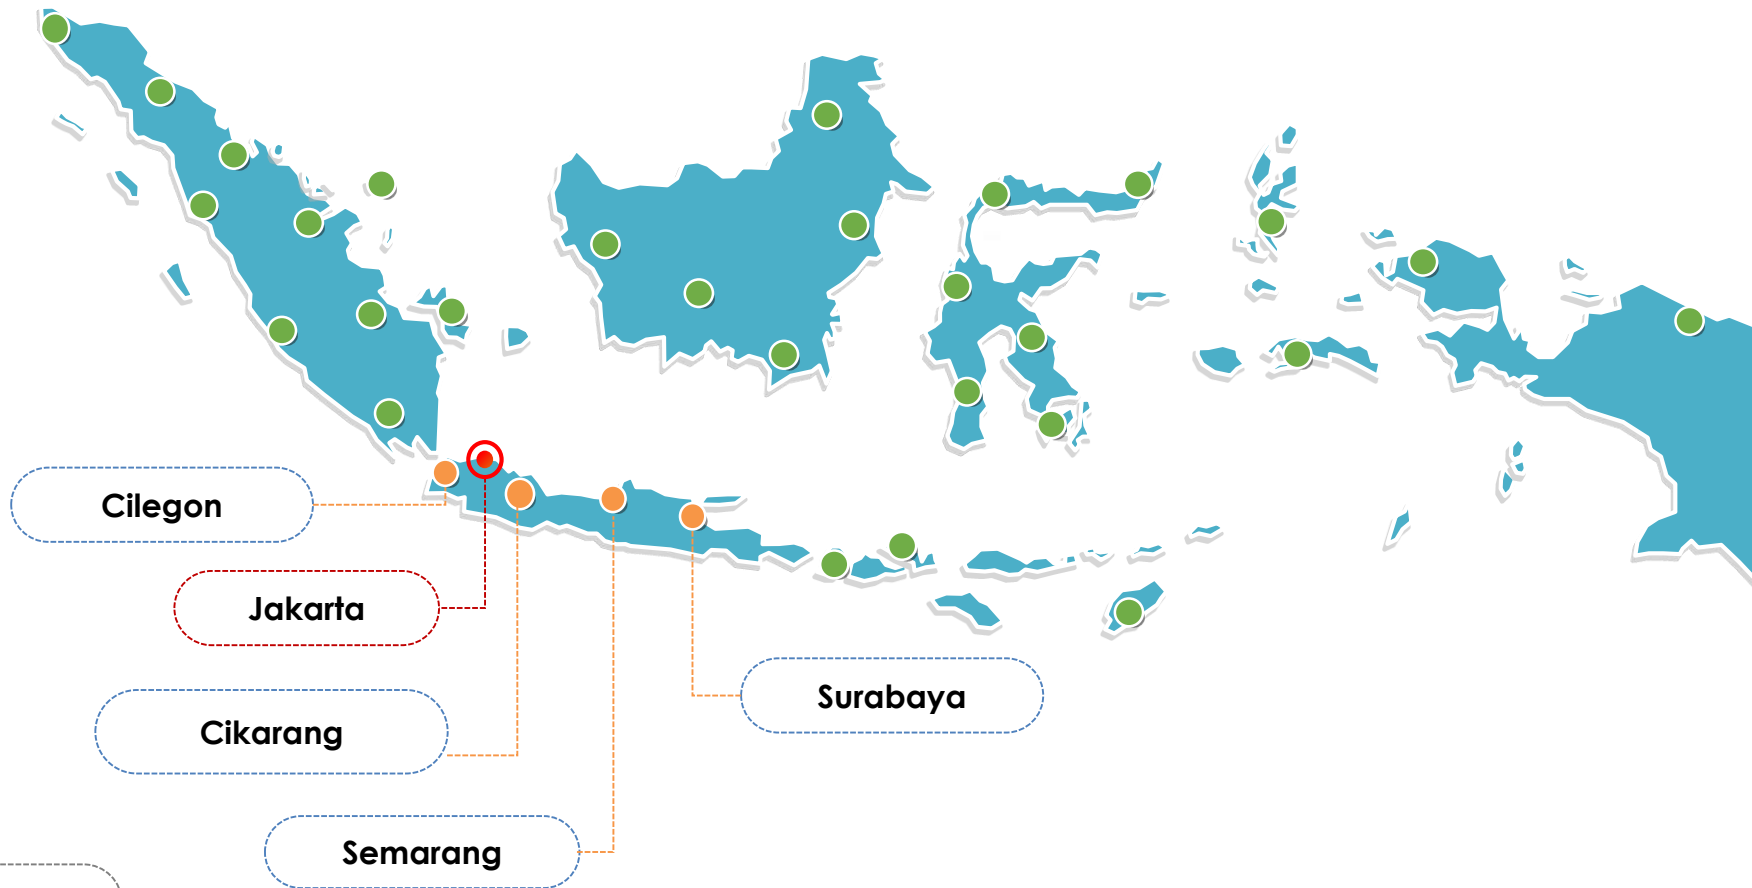

OUR DOMESTIC NETWORK

Legend

- Head Office
- Branch
- Bluebird & Partners Network